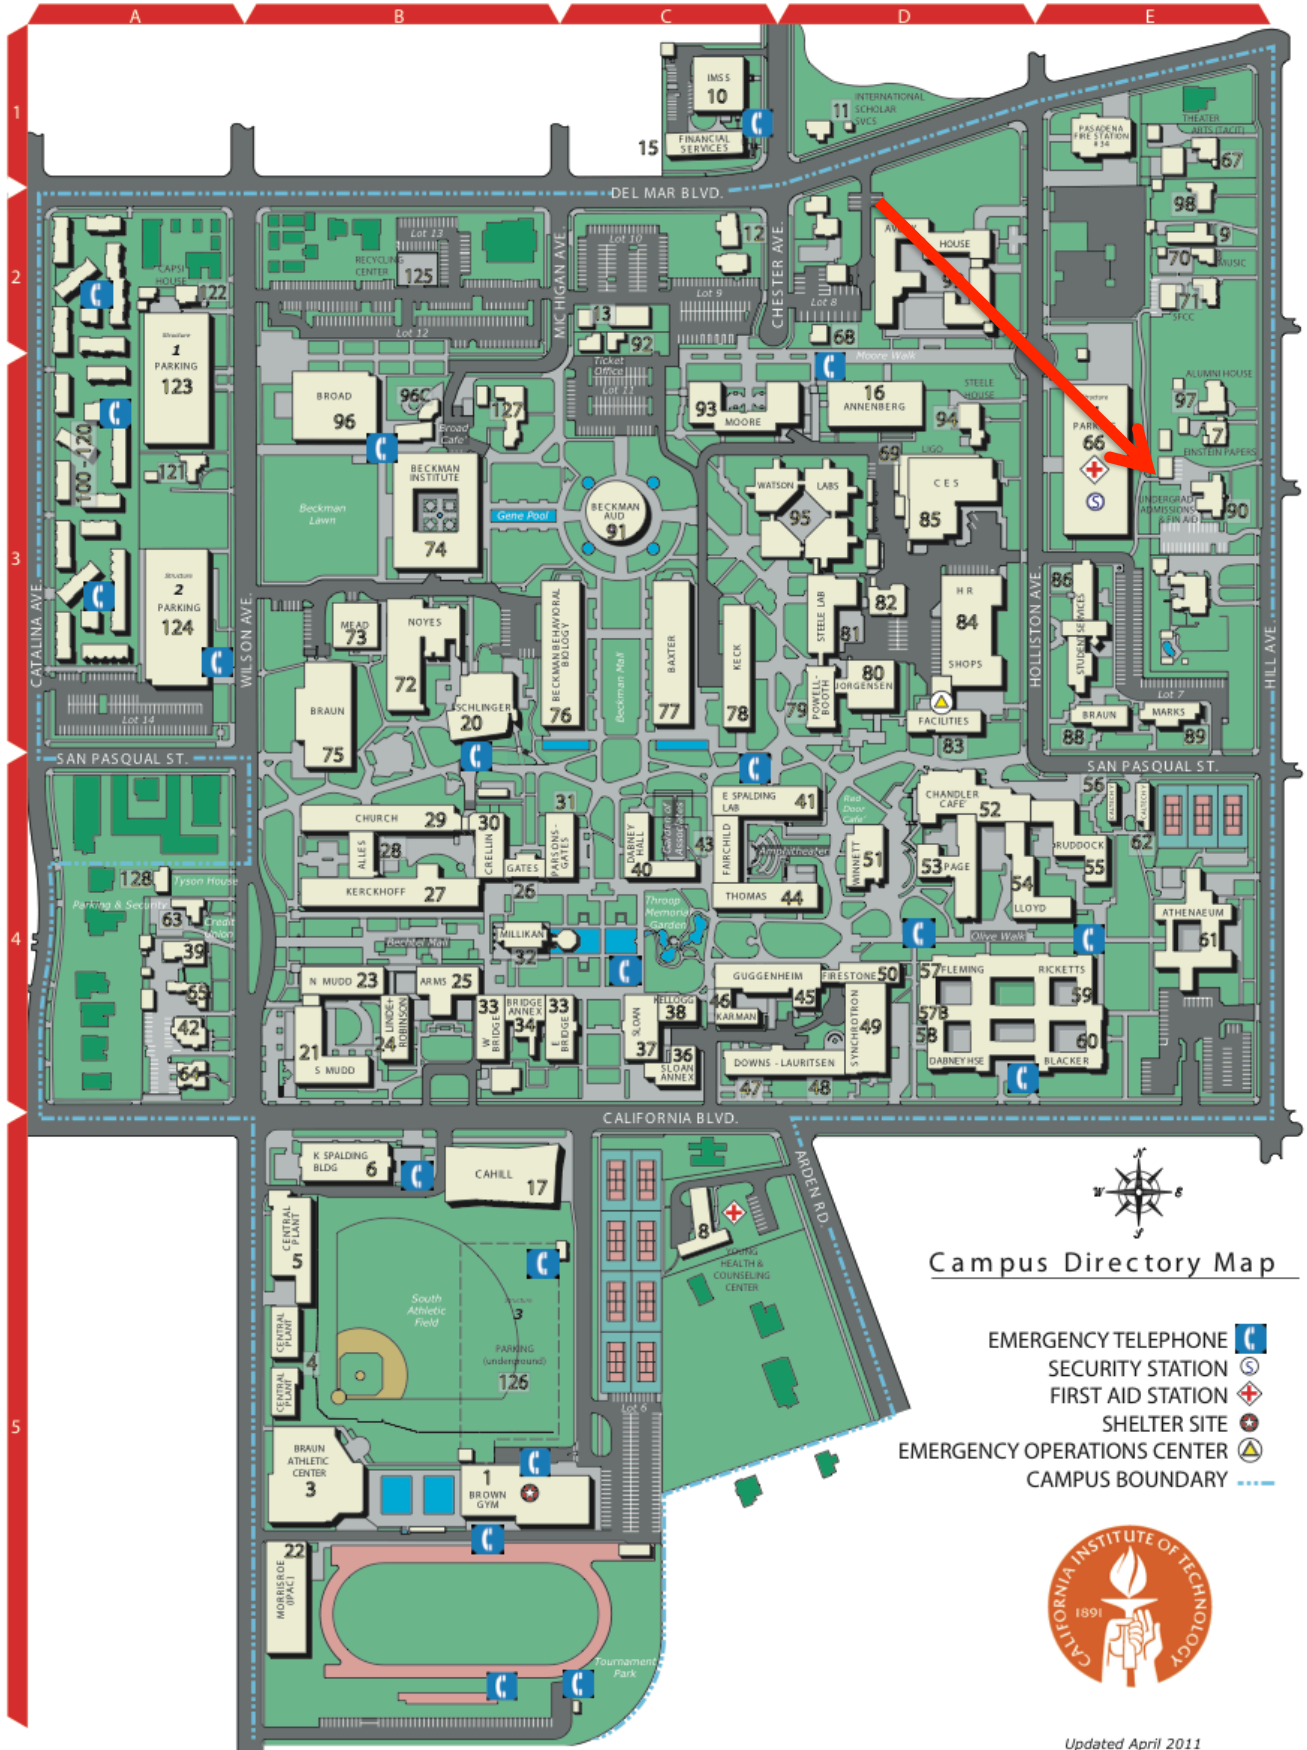

CALIFORNIA INSTITUTE OF TECHNOLOGY

Campus Directory Map

- EMERGENCY TELEPHONE
- SECURITY STATION
- FIRST AID STATION
- SHELTER SITE
- EMERGENCY OPERATIONS CENTER
- CAMPUS BOUNDARY

Updated April 2011